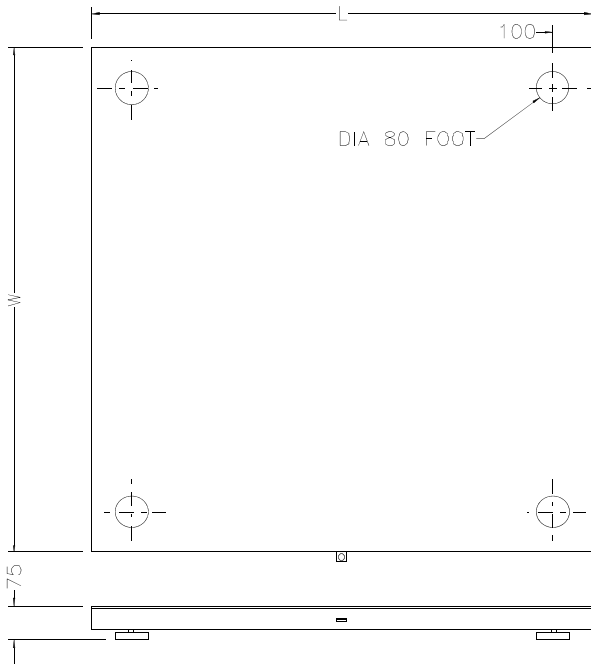

MILD STEEL PLATFORMS

BS EN ISO 9001:2000
FM 41405

LCP Platform Scales

Specification Construction:	Mild Steel
Finish:	Superior Powder Coat Blue
Platform Sizes:	L x W x H 750mm x 750mm x 75mm 1000mm x 1000mm x 75mm 1250mm x 1250mm x 75mm 1500mm x 1500mm x 75mm
Capacities:	300kg x 0.1kg 600kg x 0.2kg 1500kg x 0.5kg 3000kg x 1kg
Loadcells:	Vishay Measurements 3410 R60
OPTIONS	
Ramps	1 or 2
Indicators	Micro 200 / C2001A / Micro 500

Micro 200	
Steel Enclosure	IP54 Rating
Power Supply-Mains	100VAC-230VAC
Power Supply-Battery	Rechargeable Battery
Trade Approved	No
Extra Cost	Included

CAS 2001	
Metal Enclosure	IP54 Rating
Power Supply-Mains	230VAC Adapter
Interfaces	RS232C
Keyboard	Zero:Tare:lb/kg:Print:Enter
Trade Approved	Yes
Extra Cost	£50.00 + VAT

Micro 500	
Stainless Steel Enclosure	IP65 Rating
Power Supply-Mains	110-230VAC
Interfaces	RS232C
Keyboard	Zero:Tare:lb/kg:Print:Enter
Trade Approved	Yes
Extra Cost	£175.00 + VAT

Micro 200

CAS 2001A

ScaleSmart is a division of MWS Ltd Unit 37, The Warren, East Goscote, Leicester LE7 3XA
 T: 0800 915 4201 F: 0800 915 4202
 sales@scalesmart.com www.scalesmart.com