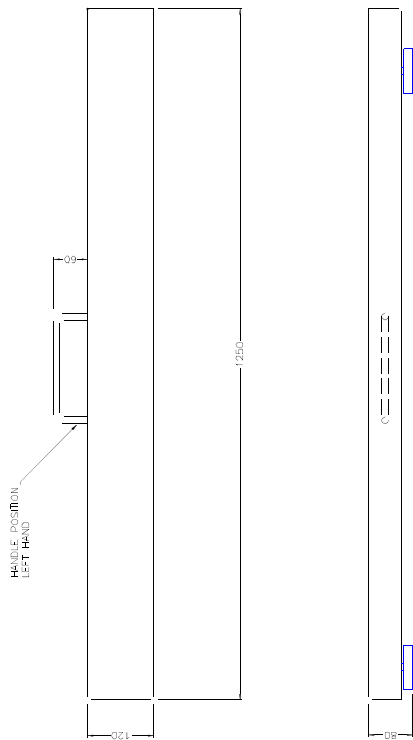

MILD STEEL & STAINLESS STEEL PALLET BEAMS

BS EN ISO9001 : 2000
FM 41405

CONSTRUCTION
Mild Steel-MPB
Stainless Steel-SPB

FINISH
Powder Coat Golden Yellow
Bead Blast

Beam Sizes:

1200mm Long x 120mm Wide

Capacities:

600kg x 0.2kg
1500kg x 0.5kg
2000kg x 1kg
3000kg x 1kg

Beam Height

80mm

Levelling feet

2per BEAM

INDICATORS
CW11

For SPB
Or Battery Operation

Cas2001