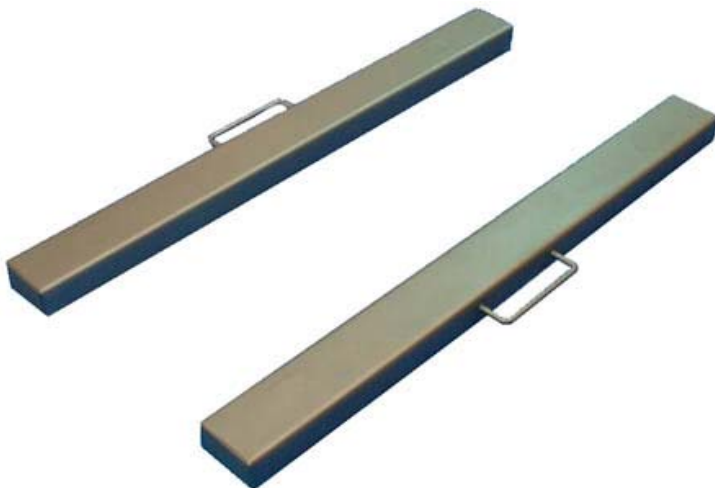

MILD STEEL & STAINLESS STEEL PALLET BEAMS

BS EN ISO9001 : 2000
FM 41405

CONSTRUCTION
Mild Steel-MPB
Stainless Steel-SPB

FINISH
Powder Coat Golden Yellow
Bead Blast

Beam Sizes:

1200mm Long x 120mm Wide

Capacities:

600kg x 0.2kg
1500kg x 0.5kg
2000kg x 1kg
3000kg x 1kg

Beam Height

80mm

Levelling feet

2per BEAM

INDICATORS
CW11

For SPB
Or Battery Operation

Cas2001

For MPB

Ohaus CW 11

Stainless Steel Enclosure
Power Supply-Mains
Power Supply-Battery
Interfaces
Keyboard

IP65
110VAC or 230VAC
9VDC
RS232C
lb/kg:Zero/Off:Net/Gross
Tare:On/Print

CW 11

CAS 2001

Metal Enclosure
Power Supply-Mains
Interfaces
Keyboard