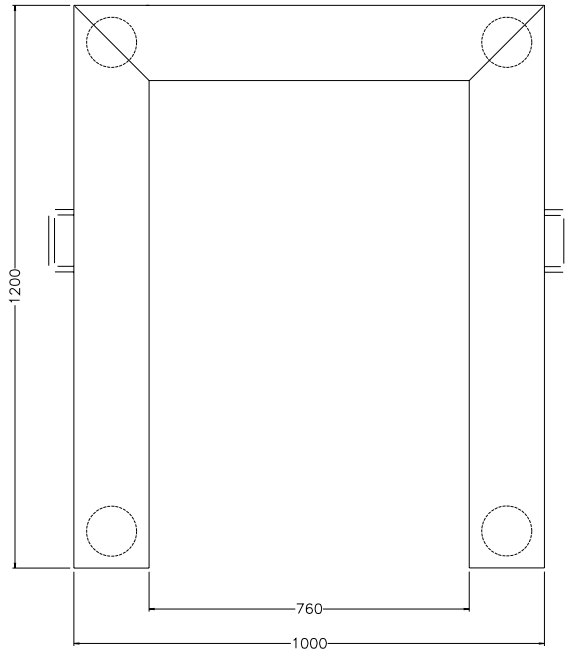

MILD STEEL & STAINLESS STEEL U FRAME SCALES

BS EN ISO9001 : 1994
FM 41405

CONSTRUCTION	FINISH
Mild Steel-MPB	Powder Coat Golden Yellow
Stainless Steel-SPB	Bead Blast
Size:	1200mm Long x 1000mm Wide
Capacities:	600kg x 0.2kg 1500kg x 0.5kg 2000kg x 1kg
Height	80mm
Levelling feet	4
INDICATORS	
Micro 500	For SPU Or Battery Operation
Cas2001	For MPU

CW11

Stainless Steel Enclosure	IP65
Power Supply-Mains	100VAC-230VAC
Power Supply-Battery	9VDC
Interfaces	RS232C
Keyboard	lb/kg:Zero/Off/Net/Gross Tare:On/Print

Micro 500

CAS 2001

Metal Enclosure	230VAC Adapter
Power Supply-Mains	RS232C
Interfaces	Zero:Tare:lb/kg:Print:Enter
Keyboard	